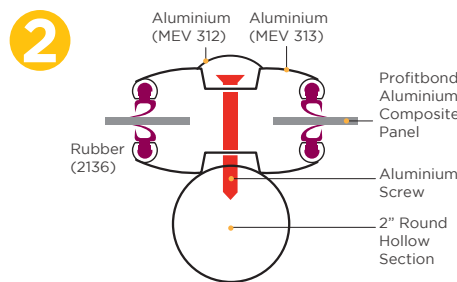

	PROFITBOND	Polycarbonate	Steel
Weight	4mm: 4.2kg/m ²	4.5mm: 5.328kg/m ²	1.5mm: 11.78kg/m ²
Flatness	Good	Normal	Poor
Heat Insulation	Good	Poor	Poor
Sound Insulation	Good	Poor	Poor
Echo Response	Low	Low	High
Colour Consistency	High	High	Low
Paint Thickness	Even	(-)	Uneven
Weather Proof	Good	Poor	Good
Fire Proof	Good	Poor	Good
Fabrication	Easy	Easy	Difficult
Delivery	Fast	Fast	Slow
Cost	Economy	Normal	Normal
Maintenance	Easy	Difficult	Easy
Installation	Fast	Normal	Slow

Profitbond Dimensions

- Standard Width : 1220mm
- Standard Length : 2440mm (8ft), 3660mm (12ft), 4270 (14ft), 4880mm (16ft), 6100mm (20ft)
- Available Thickness : 4mm

Recommended Installation Method

Make sure the support structure is clean and dry. Do not directly screw the sheet, only use aluminium clap for joining. Must leave a gap of at least 50mm in between sheets for thermal expansion and contraction. A minimum slope of 5° roof pitch is recommended to allow adequate rain water run off.