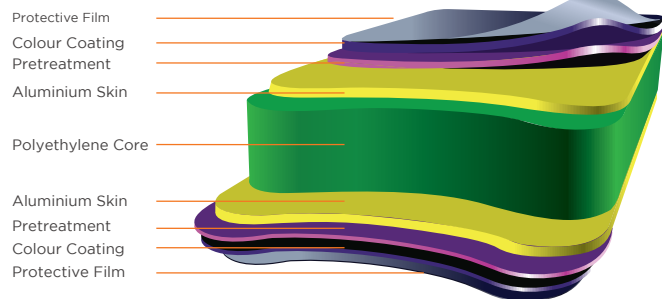

Profitbond Dimensions

- Standard Width : 1220mm
- Standard Length : 2440mm (8ft), 3660mm (12ft), 4270 (14ft), 4880mm (16ft), 6100mm (20ft)
- Available Thickness : 4mm

Recommended Installation Method

Make sure the support structure is clean and dry. Do not directly screw the sheet, only use aluminium clap for joining. Must leave a gap of at least 50mm in between sheets for thermal expansion and contraction. A minimum slope of 5° roof pitch is recommended to allow adequate rain water run off.

Panel Composition

Our Quality Assurance:

Our Awards & Achievements:

Colours

Metallic Colour

Solic Colour

WWW.THUNGHING.COM.MY

DELIVERING
EXCELLENCE,
BUILDING
SOLUTIONS.