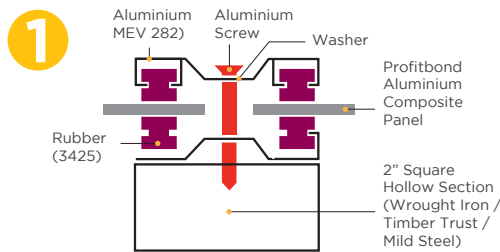

	PROFITBOND	Polycarbonate	Steel
Weight	4mm: 4.2kg/m ²	4.5mm: 5.328kg/m ²	1.5mm: 11.78kg/m ²
Flatness	Good	Normal	Poor
Heat Insulation	Good	Poor	Poor
Sound Insulation	Good	Poor	Poor
Echo Response	Low	Low	High
Colour Consistency	High	High	Low
Paint Thickness	Even	(-)	Uneven
Weather Proof	Good	Poor	Good
Fire Proof	Good	Poor	Good
Fabrication	Easy	Easy	Difficult
Delivery	Fast	Fast	Slow
Cost	Economy	Normal	Normal
Maintenance	Easy	Difficult	Easy
Installation	Fast	Normal	Slow

Profitbond Dimensions

- Standard Width : 1220mm
- Standard Length : 2440mm (8ft), 3660mm (12ft), 4270 (14ft), 4880mm (16ft), 6100mm (20ft)
- Available Thickness : 4mm

Recommended Installation Method

Make sure the support structure is clean and dry. Do not directly screw the sheet, only use aluminium clap for joining. Must leave a gap of at least 50mm in between sheets for thermal expansion and contraction. A minimum slope of 5° roof pitch is recommended to allow adequate rain water run off.